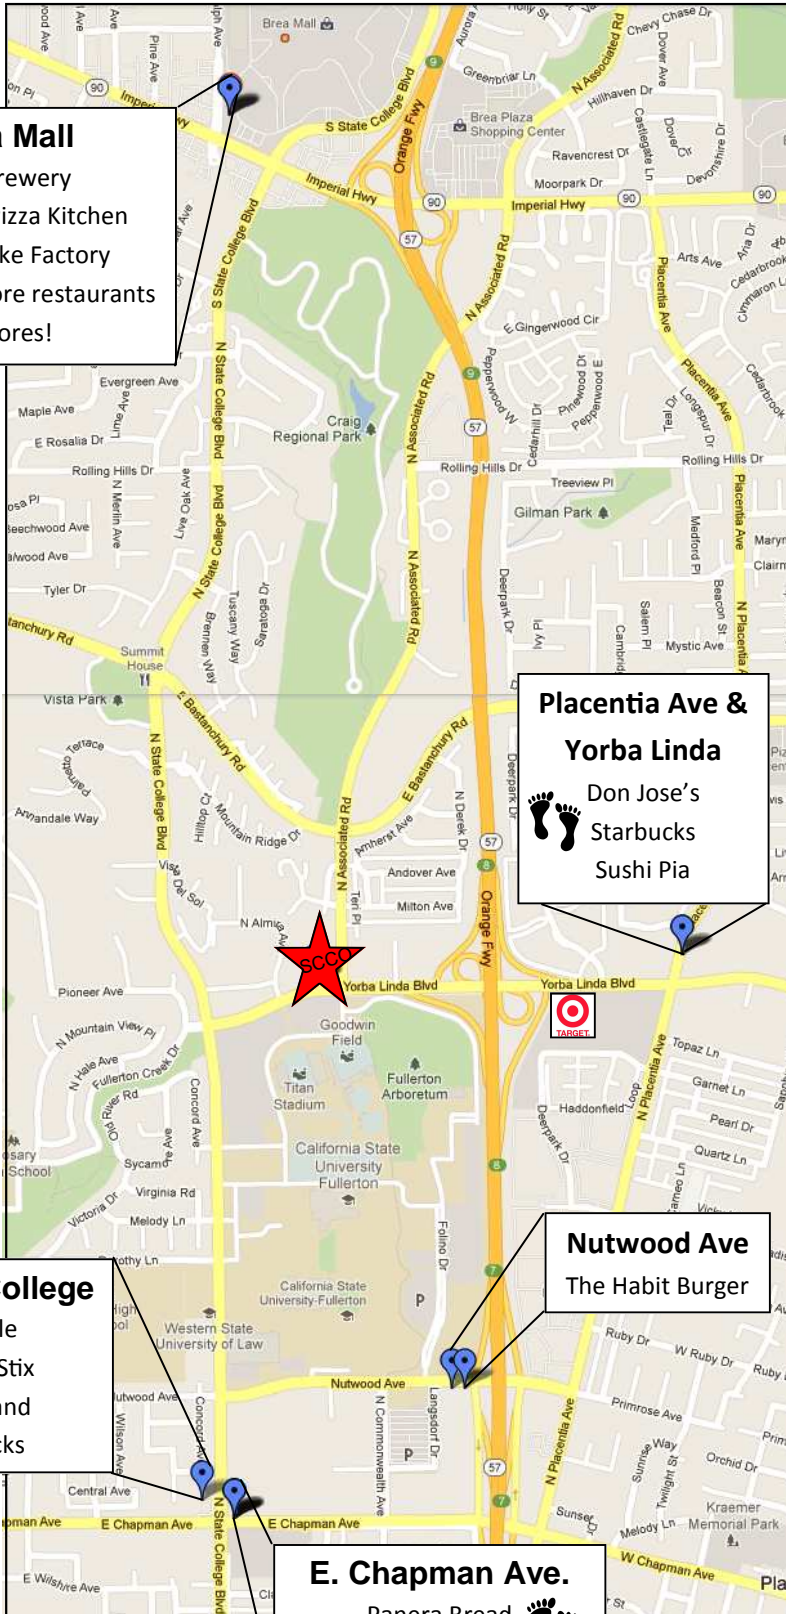

# Recommended Places to Eat Around SCCO

= around a 10-20 minute recommended walk

**Brea Mall**  
 BJ's Brewery  
 California Pizza Kitchen  
 Cheesecake Factory  
 plus many more restaurants  
 & stores!

**Placentia Ave & Yorba Linda**  
 Don Jose's  
 Starbucks  
 Sushi Pia

**N. State College**  
 Chipotle  
 Pick Up Stix  
 Yogurtland  
 Starbucks

**E. Chapman Ave.**  
 Panera Bread  
 Thai Basil

**Southern California College of Optometry**

**Don Jose's Mexican Restaurant**

1725 N. Placentia Ave, Fullerton (0.9 mi)  
 714.524.3890

**Starbucks**

1930 N. Placentia Ave, Fullerton (0.9 mi)  
 714.792.0990

505 N. State College Blvd, Fullerton (1.2 mi)  
 714.738.8629

**Sushi Pia**

3165 Yorba Linda Blvd, Fullerton (1 mi)  
 714.986.9888

**The Habit Burger**

2720 Nutwood Ave, Fullerton (1.4 mi)  
 714.871.9116

**The Cheesecake Factory**

120 Brea Mall Way, Brea (2.6 mi)  
 714.255.0115